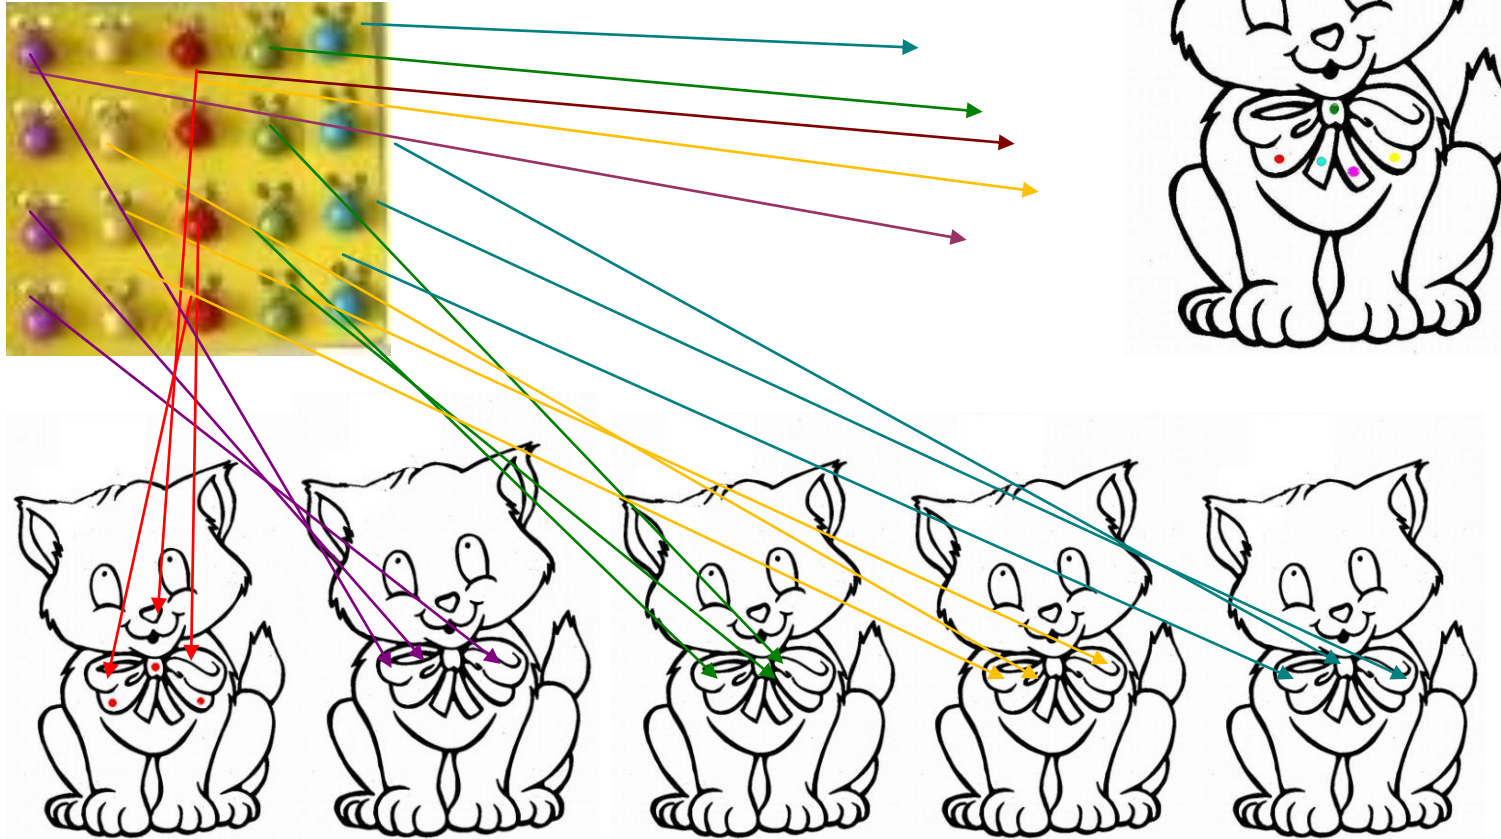

TEST 1 – CAMPANELLINI PER MAMMA GATTA E GATTINI

NOME E COGNOME IN STAMPATELLO

NOME E COGNOME IN CORSIVO

DATA DI NASCITA

TEST 2- TARTARUGA VERA - NON VERA

TEST 3 - COPPIE DI FIORI E FRUTTI

This image is a visual discrimination test for children. It features a tree on the left with several apples and flowers. On the right, there are several pairs of icons, each pair enclosed in a colored oval. The pairs consist of either an apple and a flower, or two of the same item. Two red arrows point from a pair of red icons (one apple and one flower) to a red apple on the tree and a red flower on the ground.

Color of Oval	Contents of Oval
Red	Apple and Flower
Green	Apple and Flower
Blue	Apple and Flower
Yellow	Apple and Flower
Purple	Apple and Flower
Orange	Flower and Apple
Brown	Flower and Apple