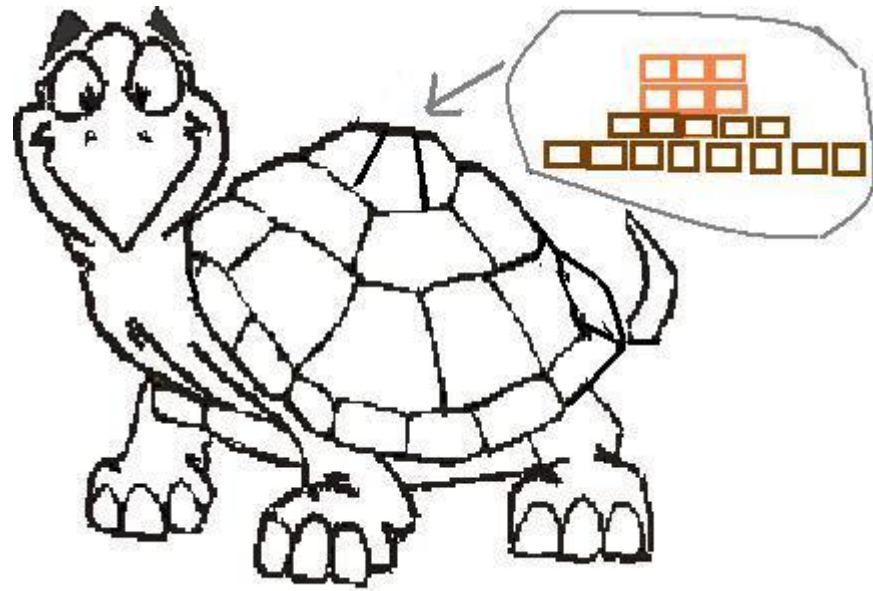

TEST 1 – CAMPANELLINI PER MAMMA GATTA E GATTINI

NOME E COGNOME IN STAMPATELLO

NOME E COGNOME IN CORSIVO

DATA DI NASCITA

TEST 2- TARTARUGA VERA - NON VERA

TEST 3 - COPPIE DI FIORI E FRUTTI

This image is a visual discrimination test for children. It features a tree on the left with several apples and flowers. On the right, there are several pairs of icons, each pair enclosed in a colored oval. The pairs consist of either an apple and a flower, or two of the same item. Two red arrows point from a pair of red icons (one apple and one flower) to a red apple on the tree and a red flower on the ground.